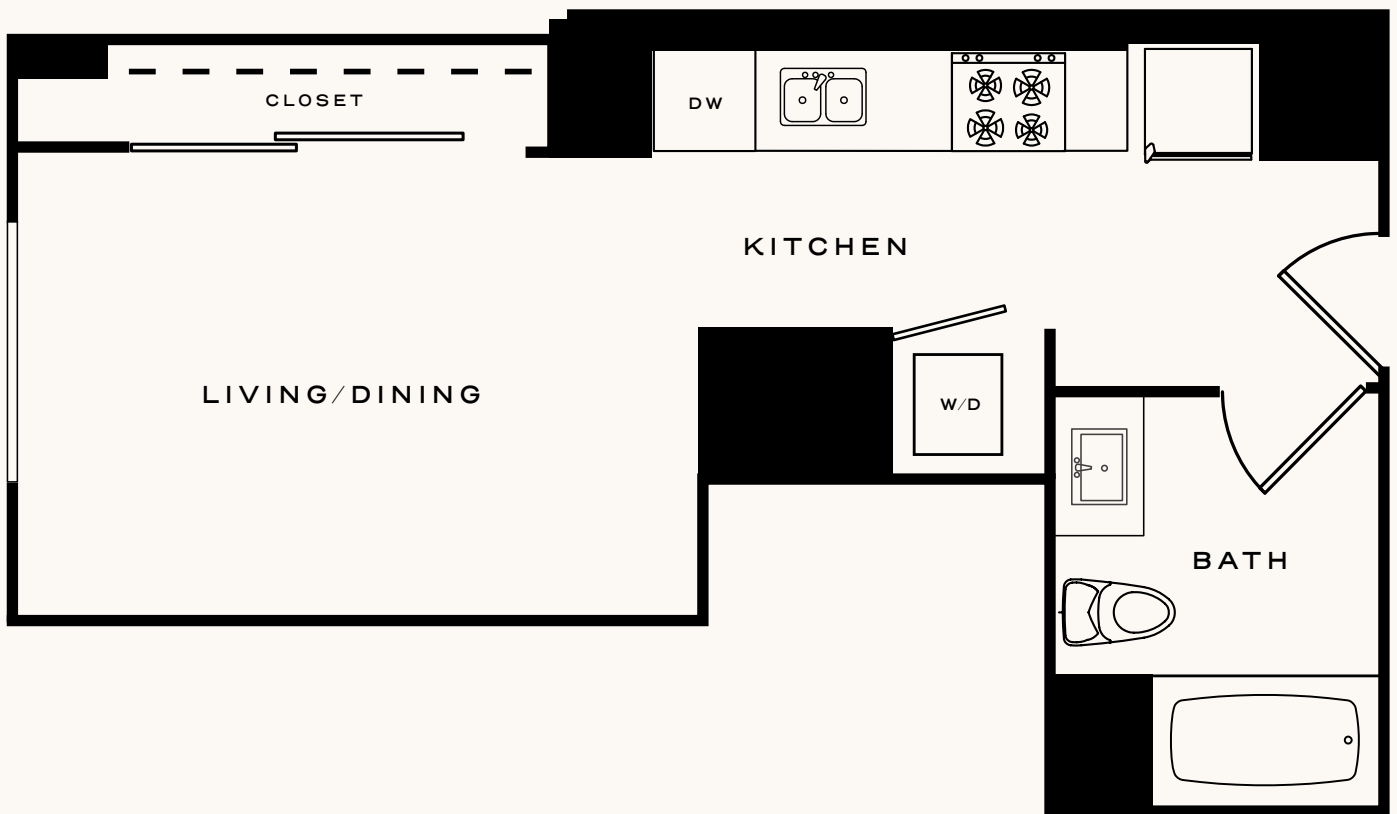

The Willow

STUDIO 1 BATH 416 SF

LEVEL 1

LEVEL 2

LEVEL 3-9

LEVEL 10-11

LEVEL 12

LEVEL 14