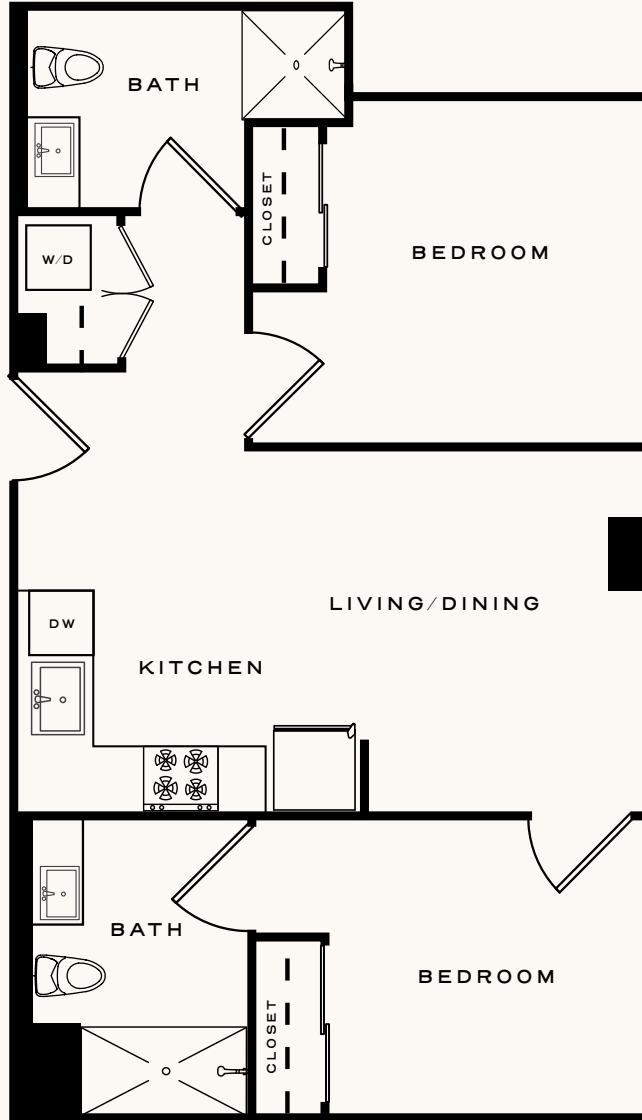

The Van Ness

2 BED 2 BATH 753 SF

LEVEL 1

LEVEL 2

LEVEL 3-9

LEVEL 10-11

LEVEL 12

LEVEL 14