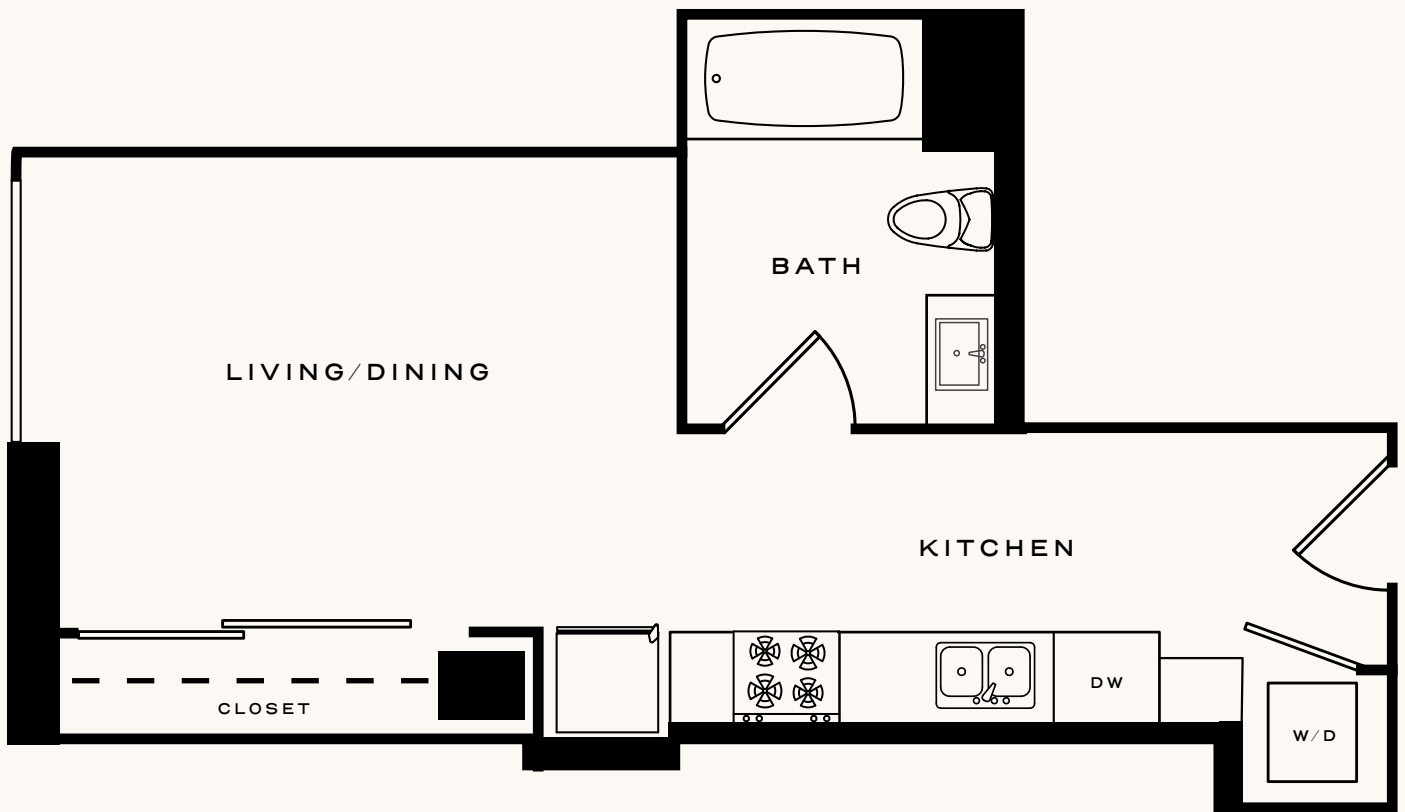

The Turk

STUDIO 1 BATH 420 SF

LEVEL 1

LEVEL 2

LEVEL 3-9

LEVEL 10-11

LEVEL 12

LEVEL 14