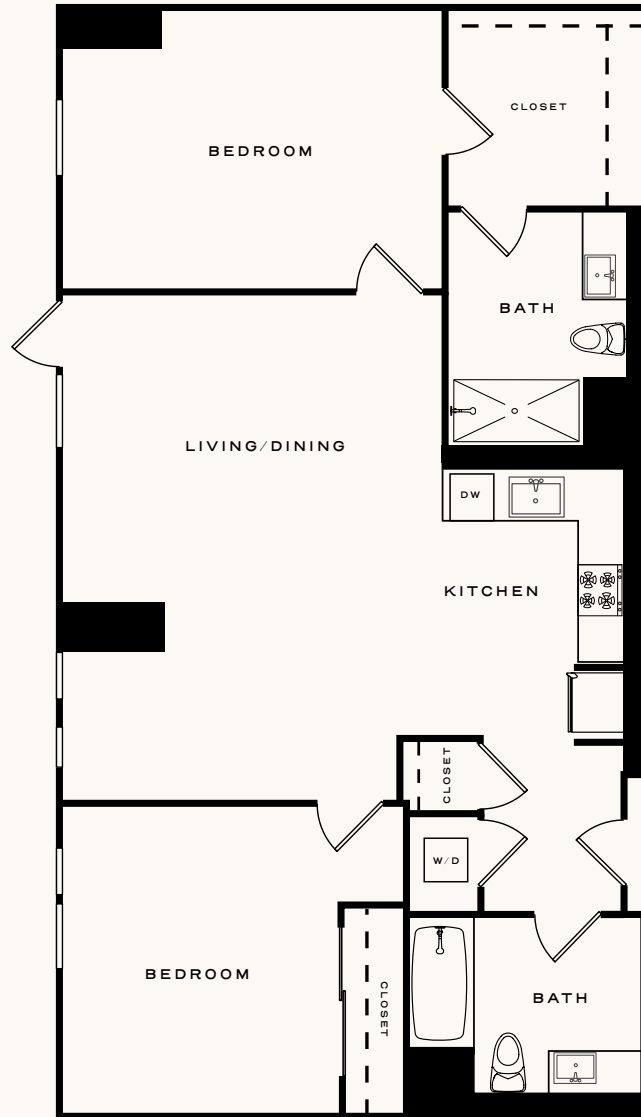

The Taylor

2 BED 2 BATH 1,051 SF

LEVEL 1

LEVEL 2

LEVEL 3-9

LEVEL 10-11

LEVEL 12

LEVEL 14