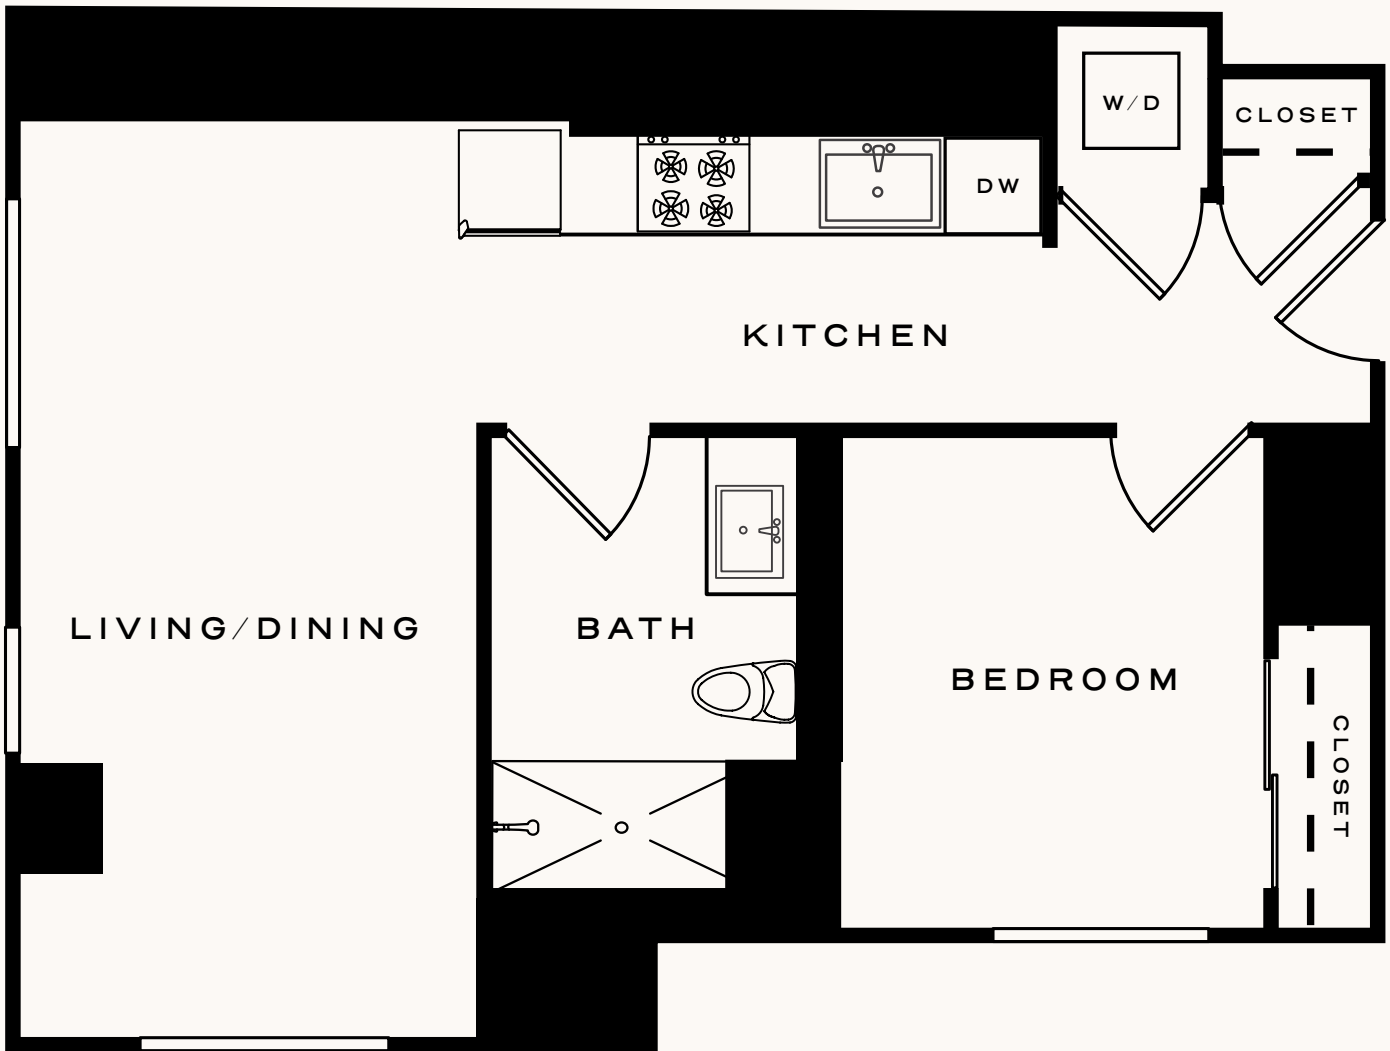

The Sutter

1 BED 1 BATH 678 SF

LEVEL 1

LEVEL 2

LEVEL 3-9

LEVEL 10-11

LEVEL 12

LEVEL 14