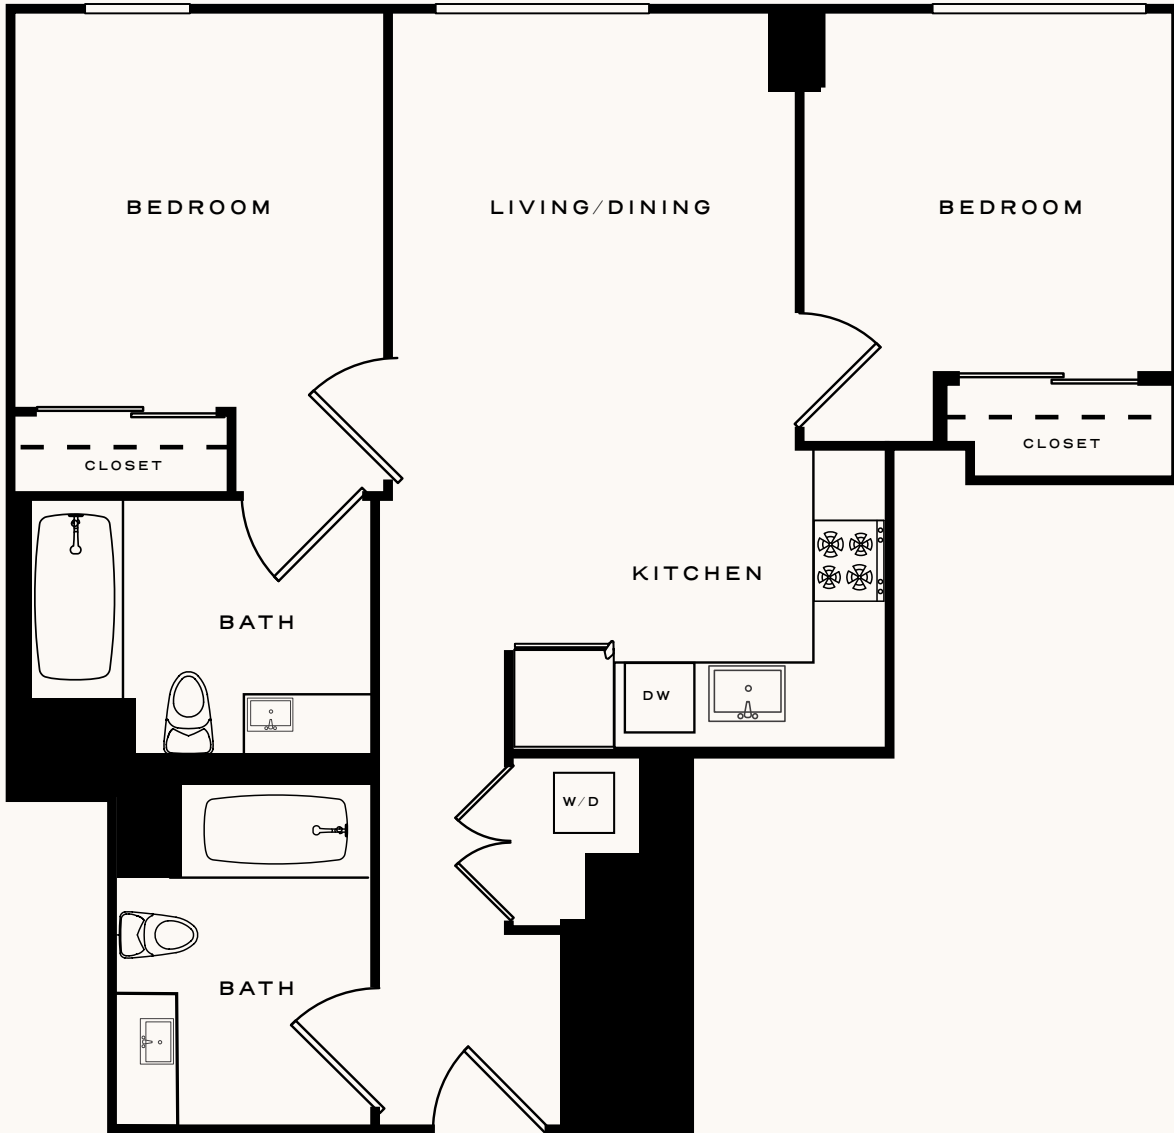

The Shannon

2 BED 2 BATH 781 SF

LEVEL 1

LEVEL 2

LEVEL 3-9

LEVEL 10-11

LEVEL 12

LEVEL 14