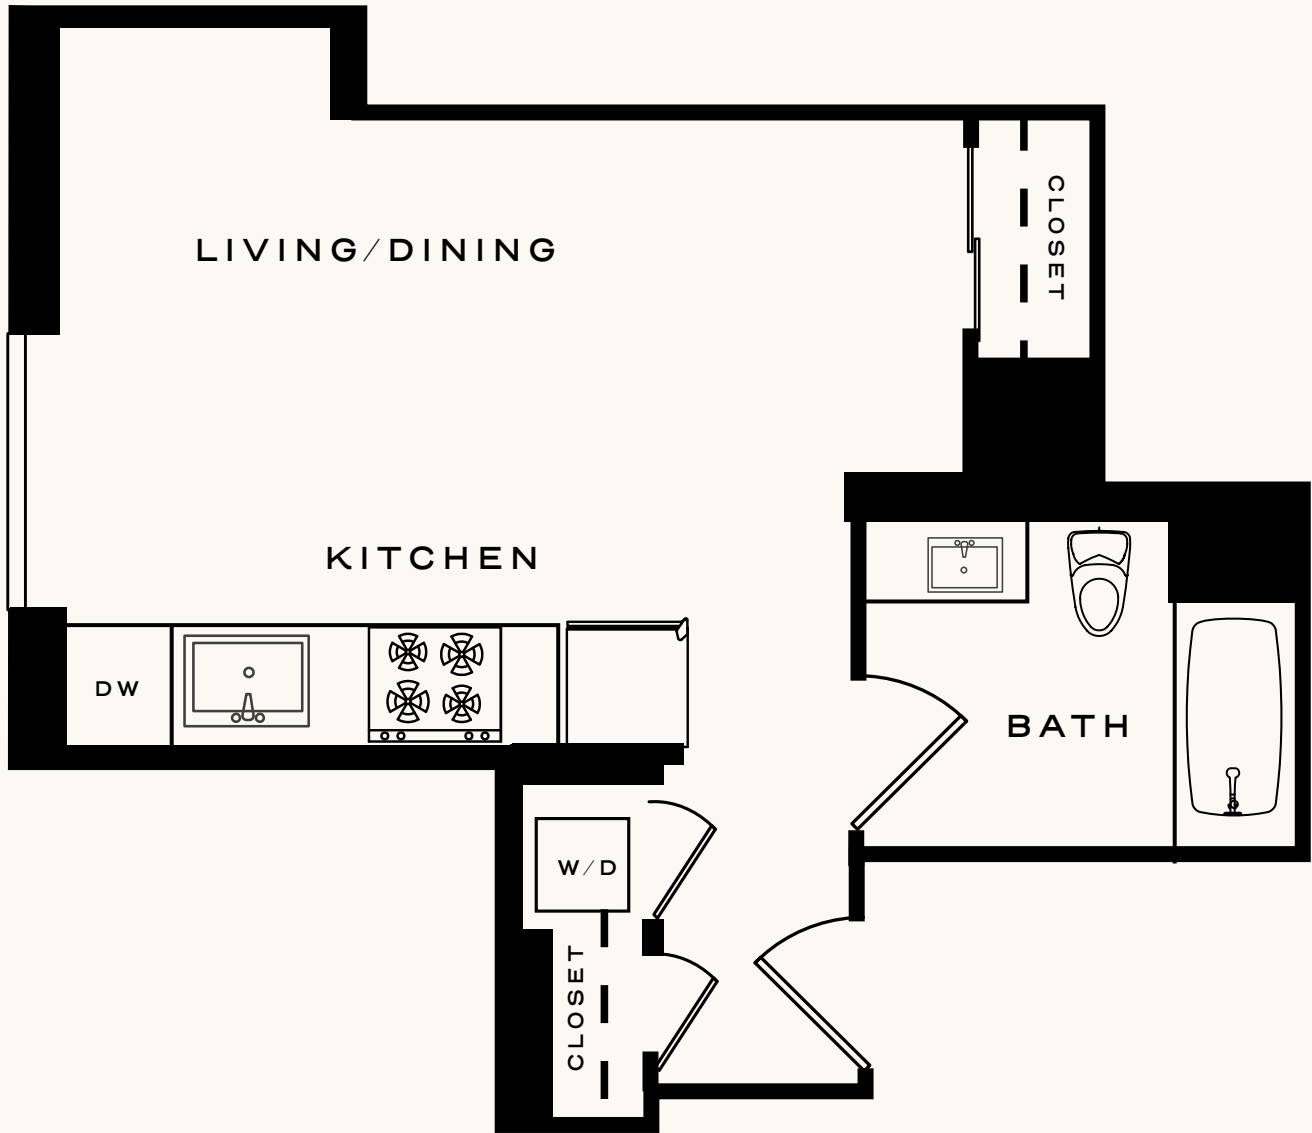

The Polk

STUDIO 1 BATH 491 SF

LEVEL 1

LEVEL 2

LEVEL 3-9

LEVEL 10-11

LEVEL 12

LEVEL 14