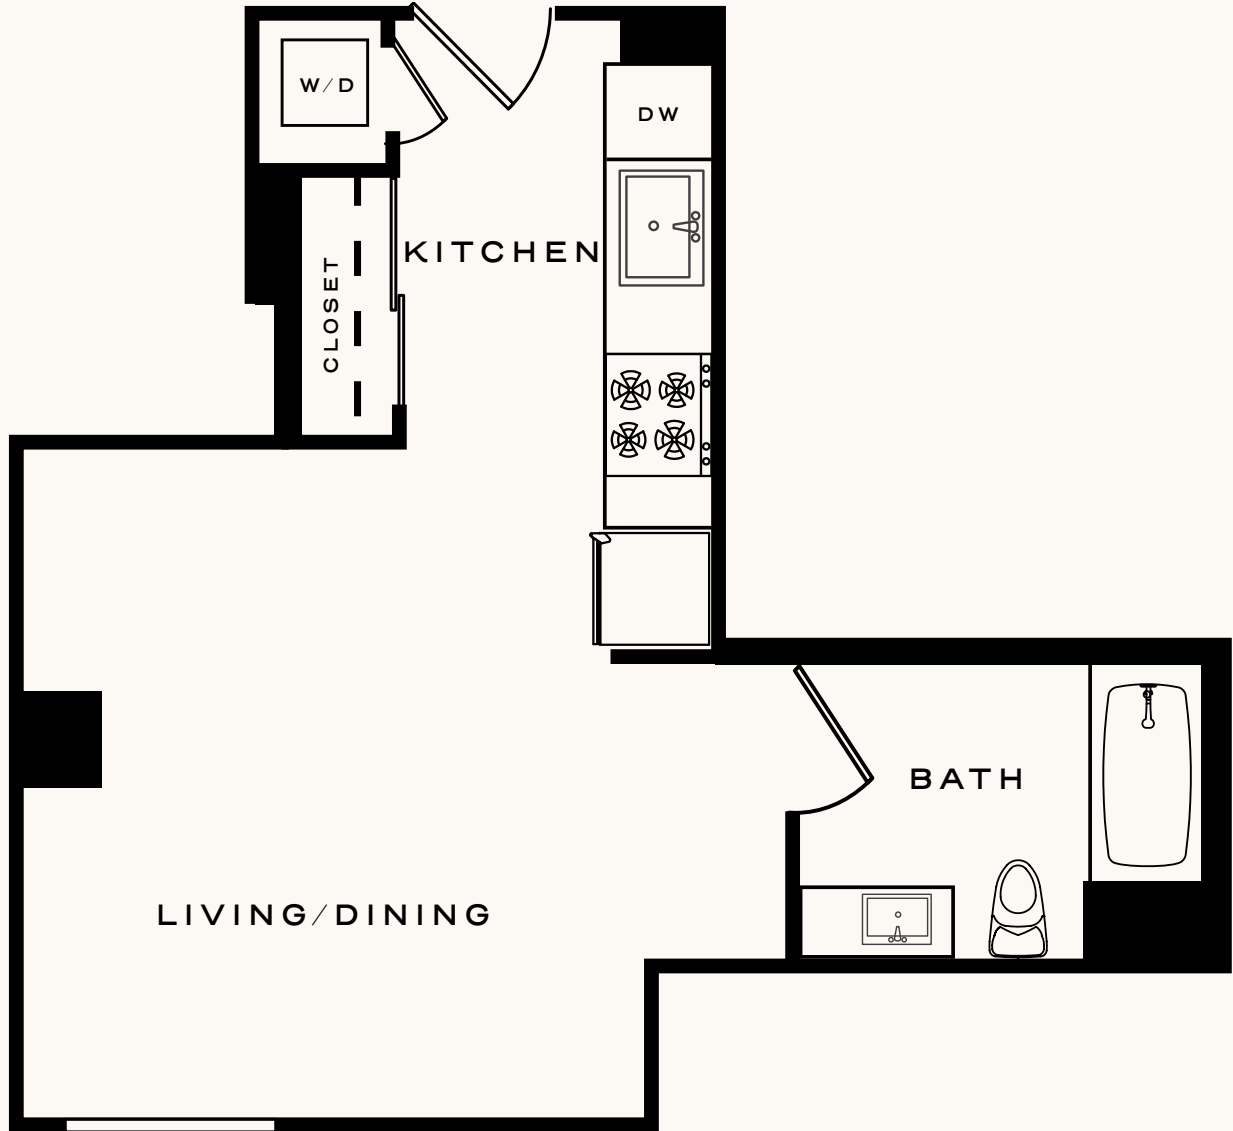

The Olive

STUDIO 1 BATH 478 SF

LEVEL 1

LEVEL 2

LEVEL 3-9

LEVEL 10-11

LEVEL 12

LEVEL 14