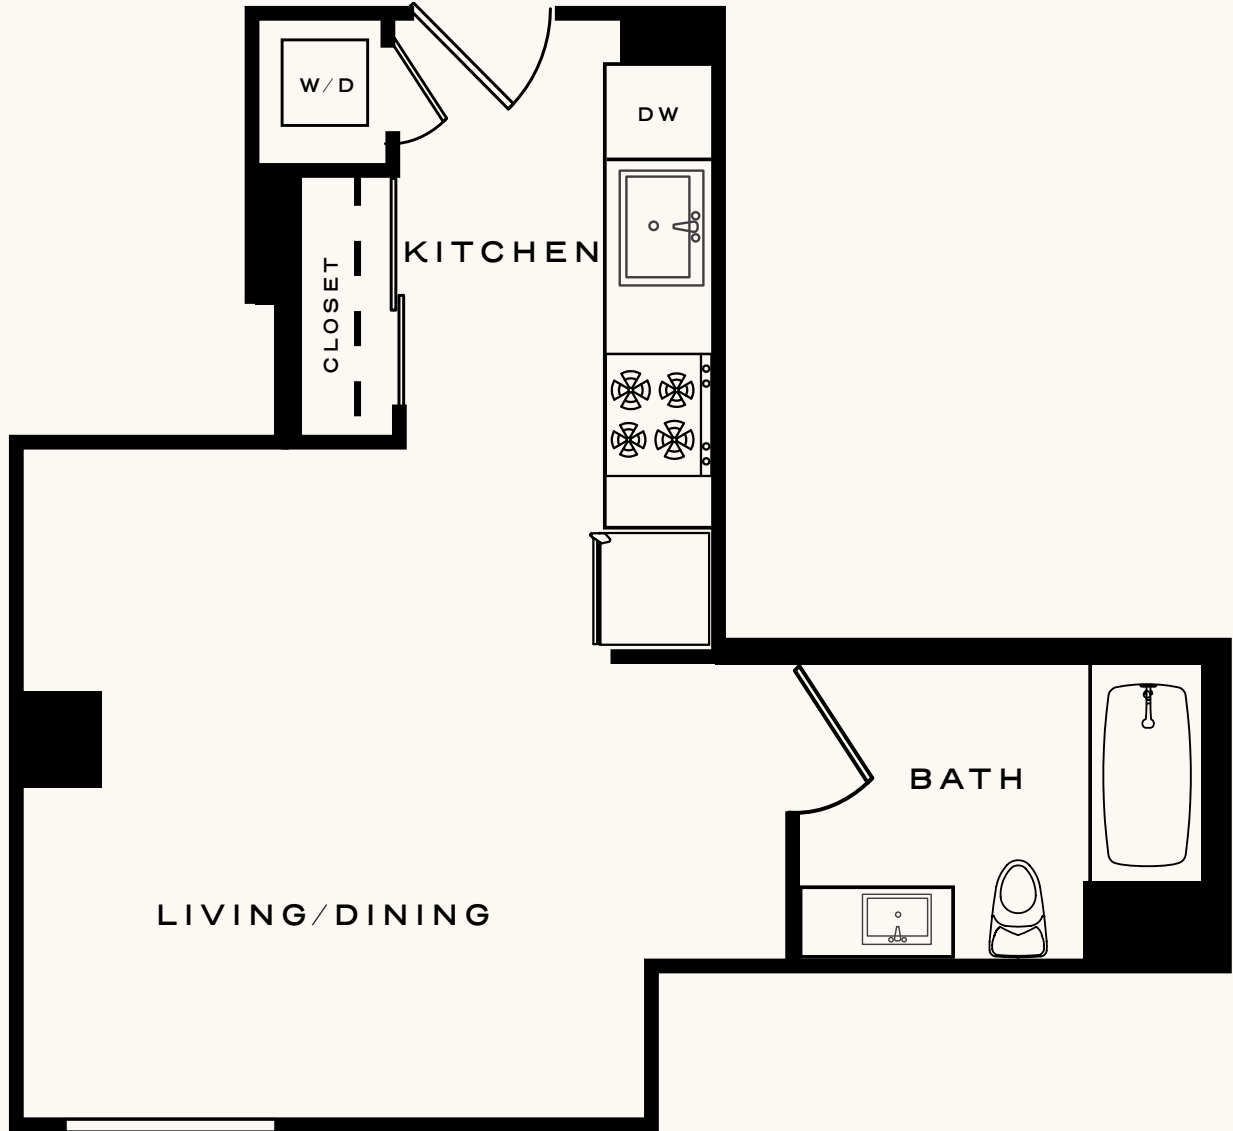

The Olive

STUDIO 1 BATH 478 SF

LEVEL 1

LEVEL 2

LEVEL 3-9

LEVEL 10-11

LEVEL 12

LEVEL 14