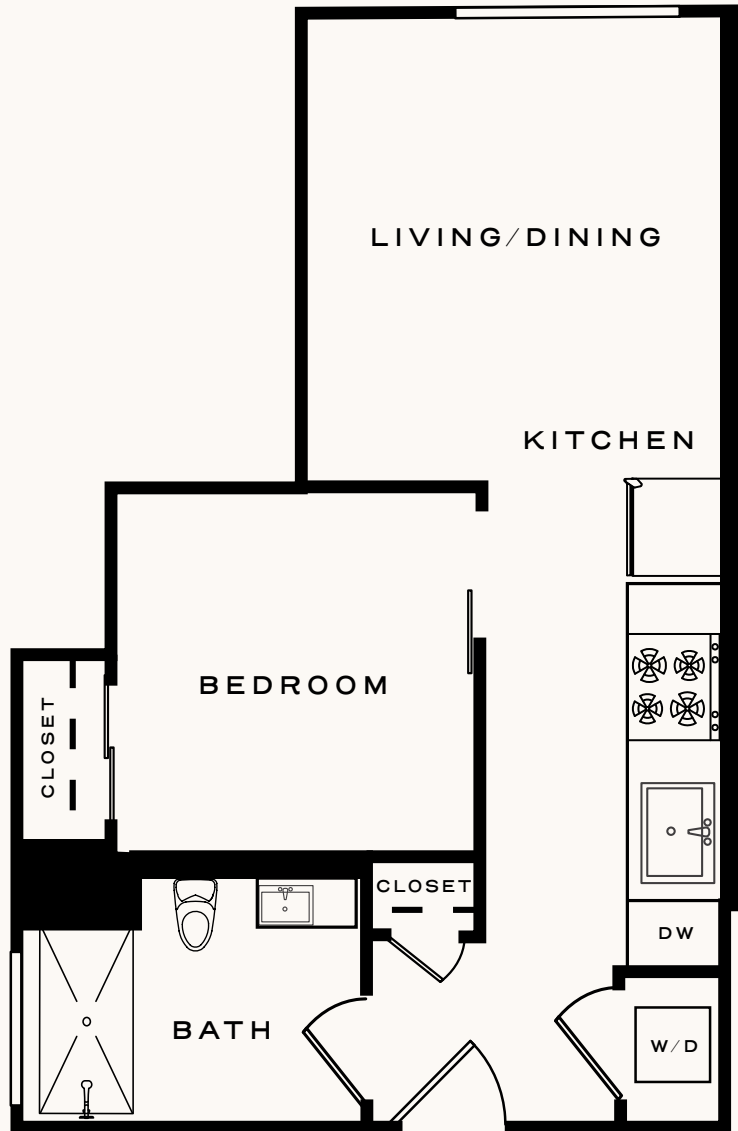

The Myrtle

1 BED 1 BATH 526 SF

LEVEL 1

LEVEL 2

LEVEL 3-9

LEVEL 10-11

LEVEL 12

LEVEL 14