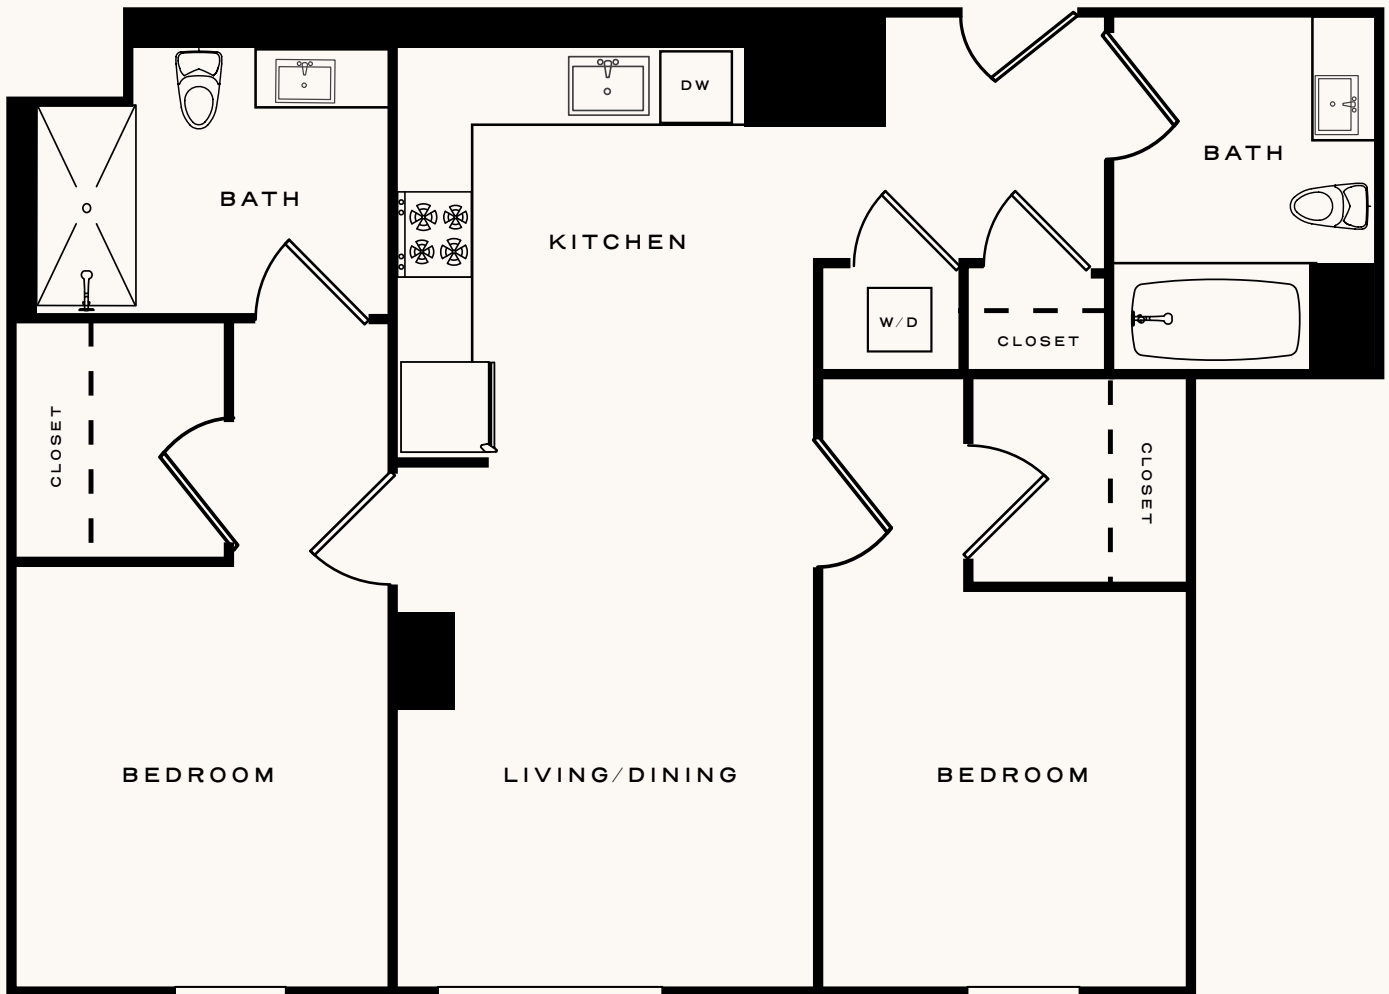

The Mason

2 BED 2 BATH 880 SF

LEVEL 1

LEVEL 2

LEVEL 3-9

LEVEL 10-11

LEVEL 12

LEVEL 14