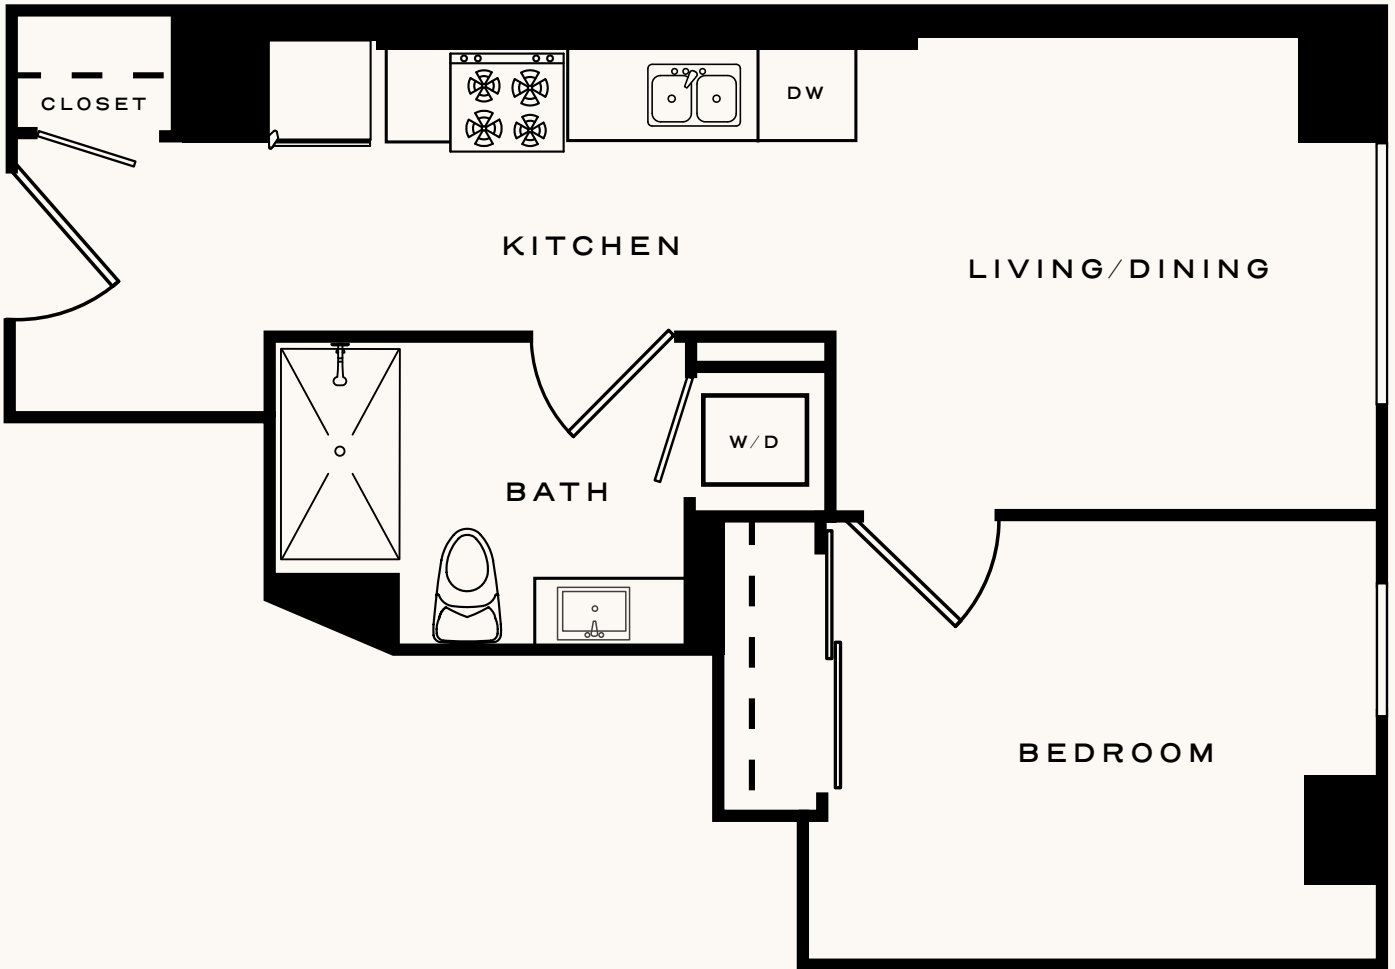

The Larkin

1 BED 1 BATH 526 SF

LEVEL 1

LEVEL 2

LEVEL 3-9

LEVEL 10-11

LEVEL 12

LEVEL 14