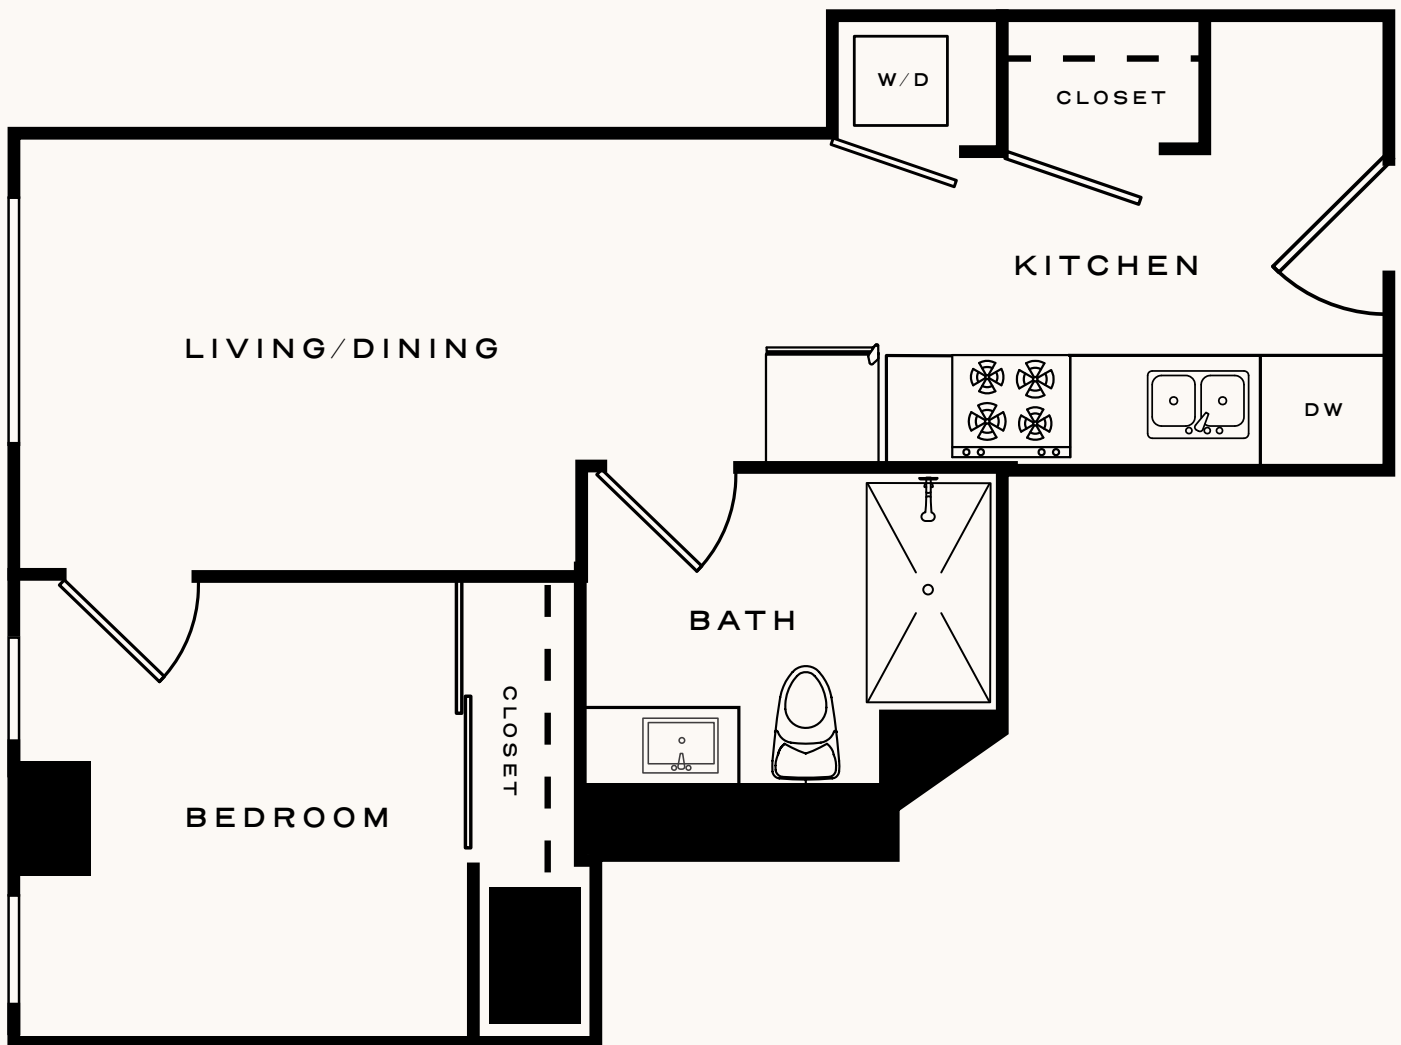

The Hyde

1 BED 1 BATH 556 SF

LEVEL 1

LEVEL 2

LEVEL 3-9

LEVEL 10-11

LEVEL 12

LEVEL 14