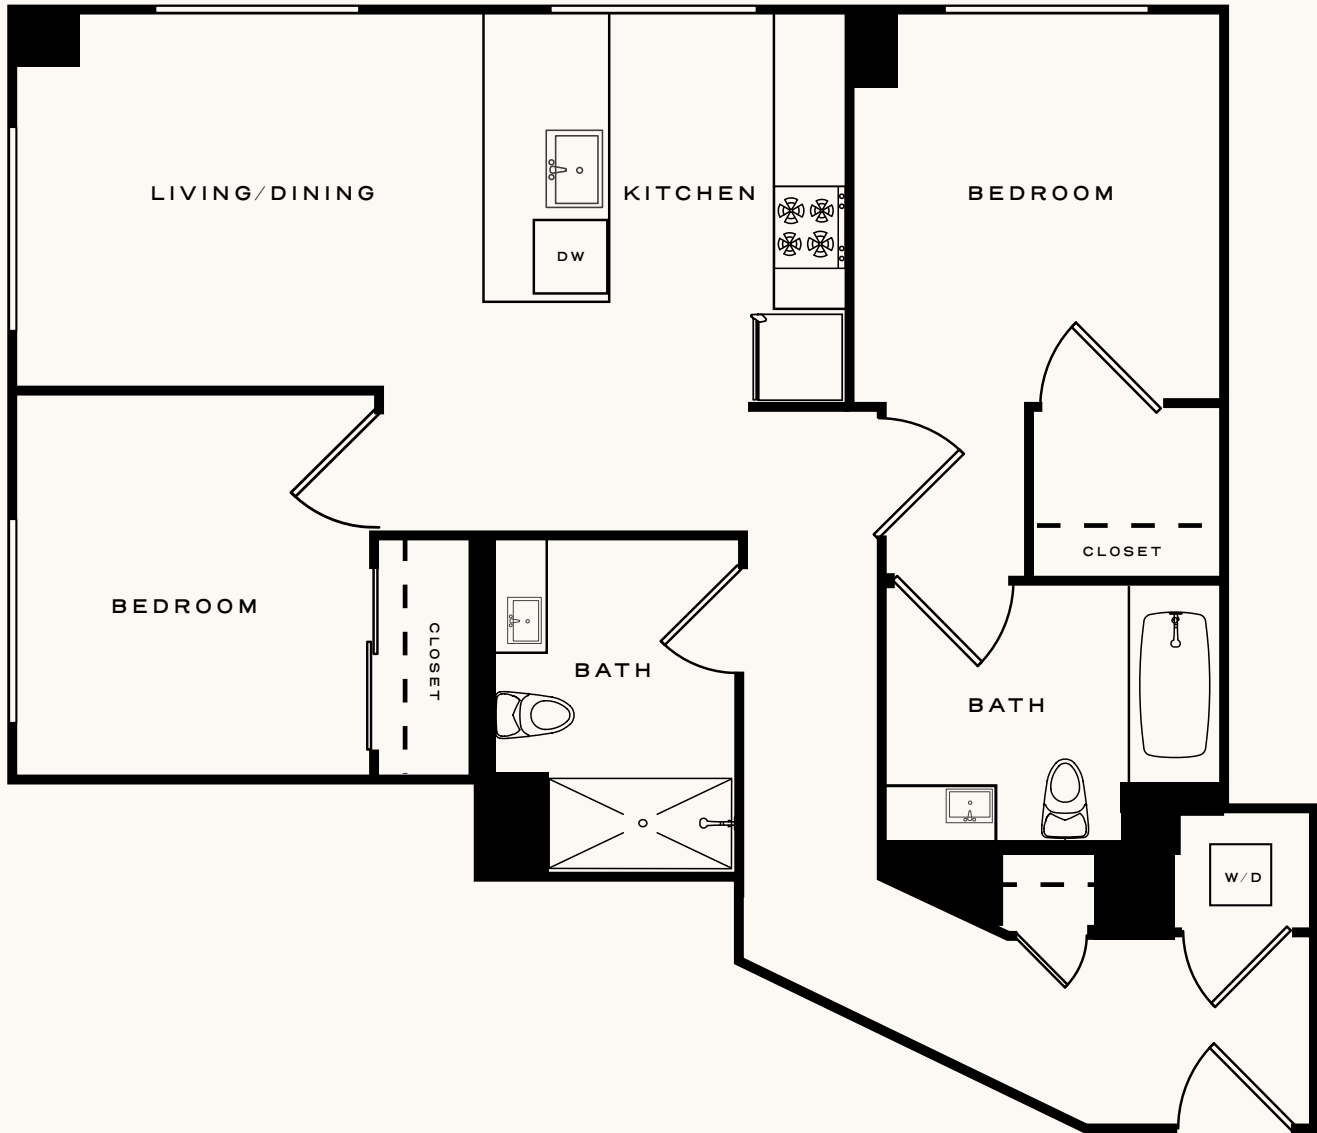

# The Grant

2 BED 2 BATH 883 SF

LEVEL 1

LEVEL 2

LEVEL 3-9

LEVEL 10-11

LEVEL 12

LEVEL 14