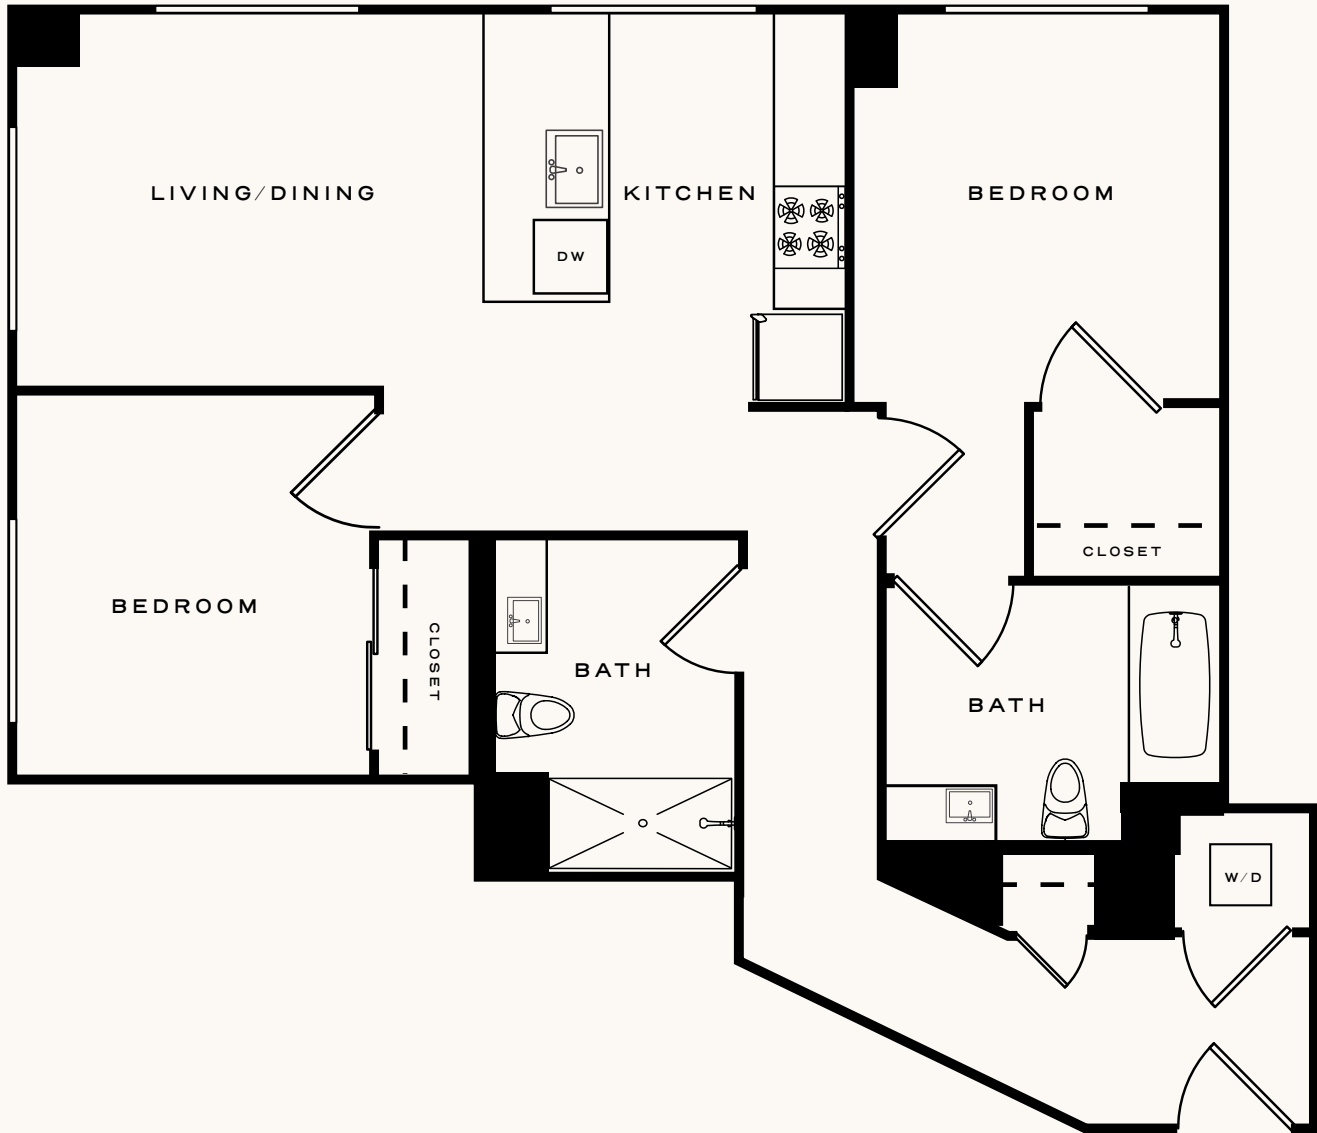

# The Grant

2 BED 2 BATH 883 SF

LEVEL 1

LEVEL 2

LEVEL 3-9

LEVEL 10-11

LEVEL 12

LEVEL 14