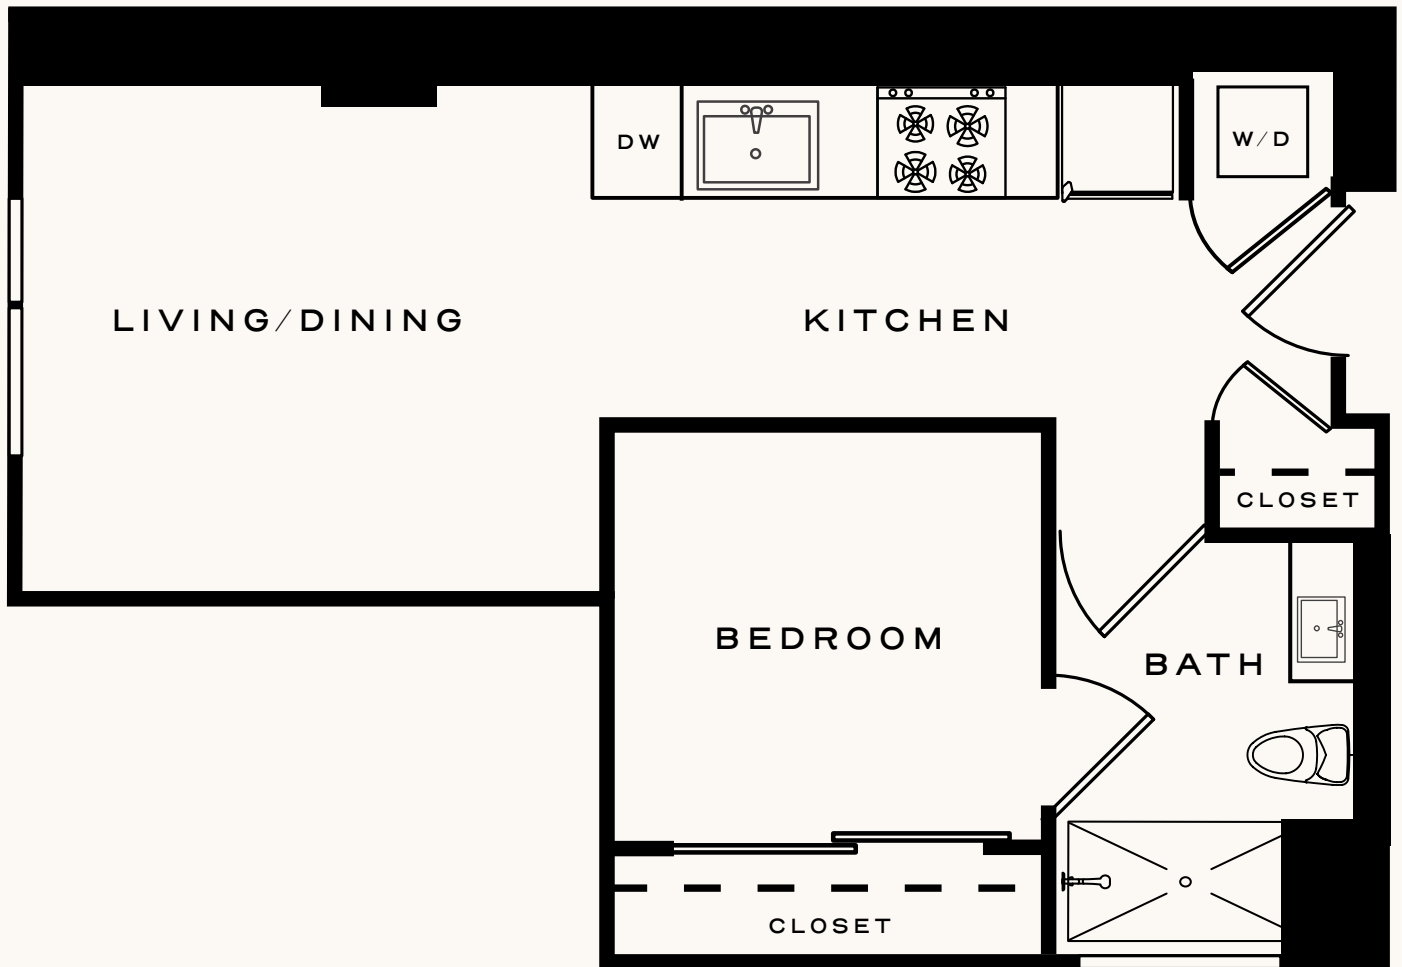

The Geary

1 BED 1 BATH 556 SF

LEVEL 1

LEVEL 2

LEVEL 3-9

LEVEL 10-11

LEVEL 12

LEVEL 14