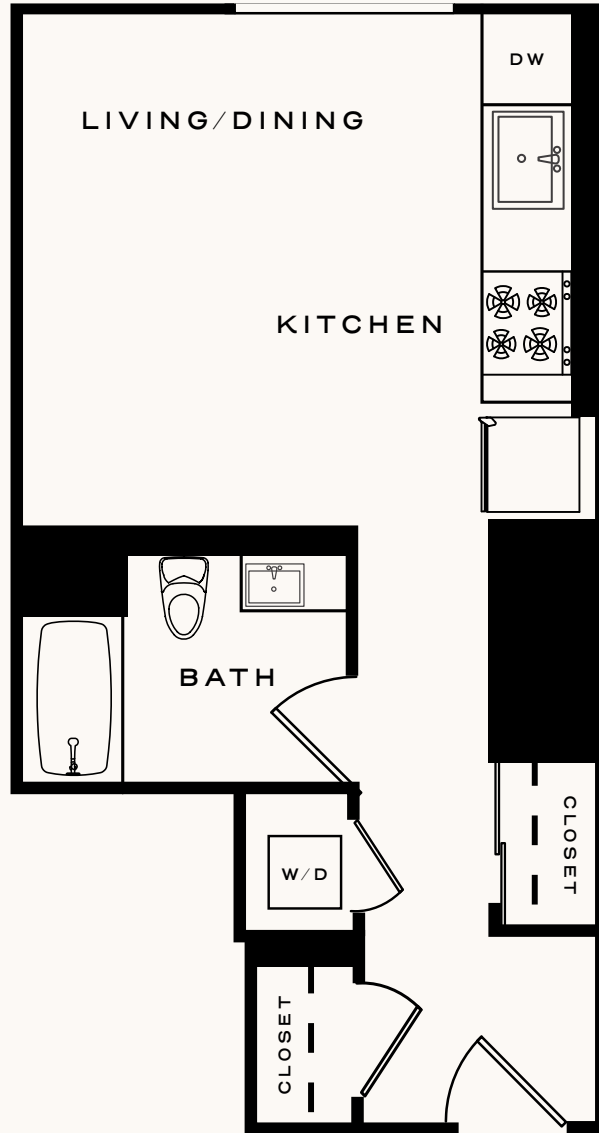

# The Ellis

STUDIO 1 BATH 477 SF

LEVEL 1

LEVEL 2

LEVEL 3-9

LEVEL 10-11

LEVEL 12

LEVEL 14