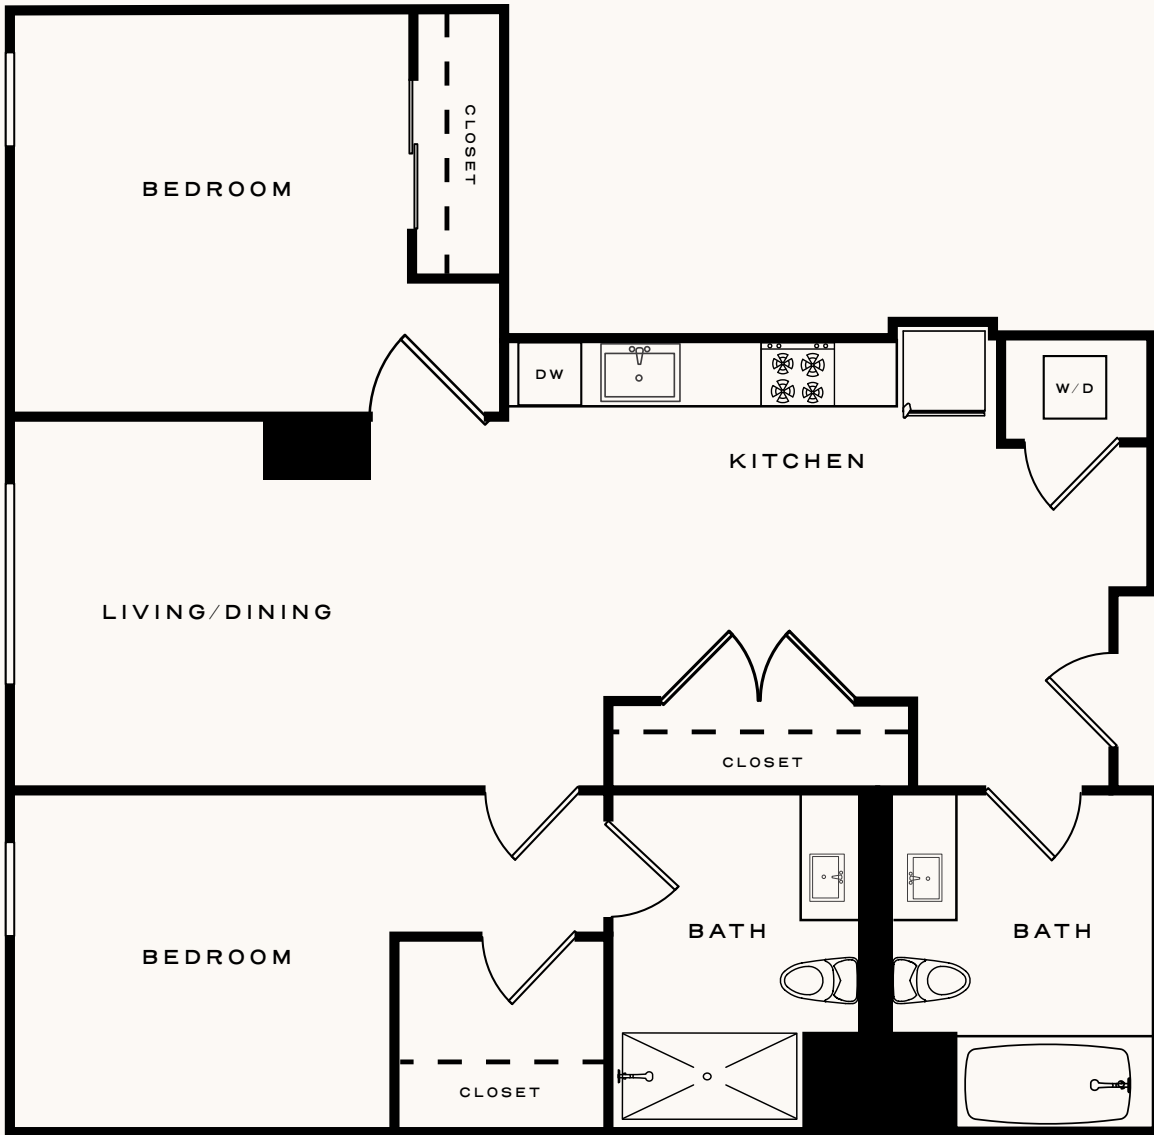

The Cyril Magnin

2 BED 2 BATH 848 SF

LEVEL 1

LEVEL 2

LEVEL 3-9

LEVEL 10-11

LEVEL 12

LEVEL 14